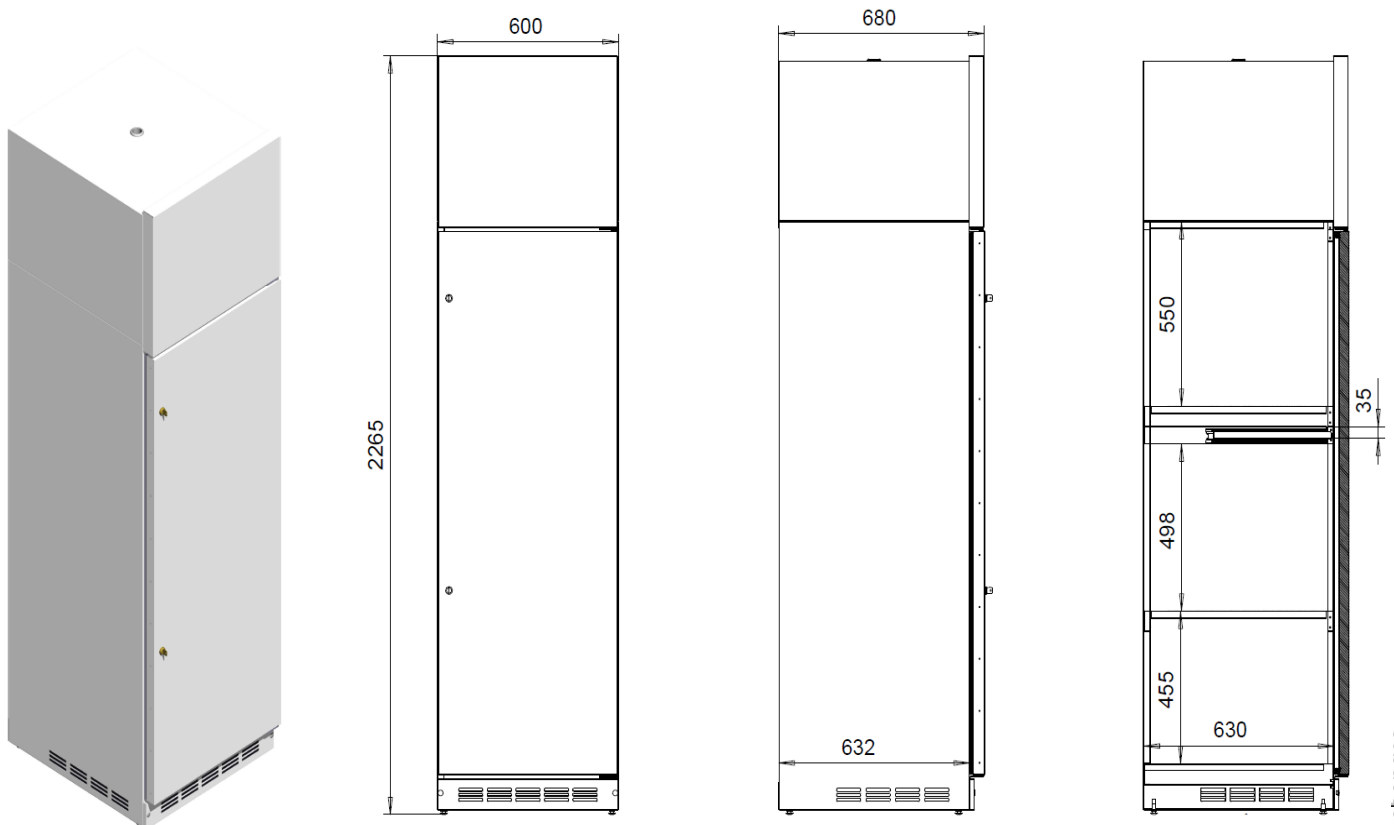

## Technical Data

Outer dimension:	600 x 680 x 2265 mm
Inner dimension:	556 x 630 x 455-550 mm
Volume (liter):	60
Shelves:	2 solid and one sliding (350 mm)
Weight:	90 kg (net.)
Color:	White RAL 9003 or Gray RAL 7015