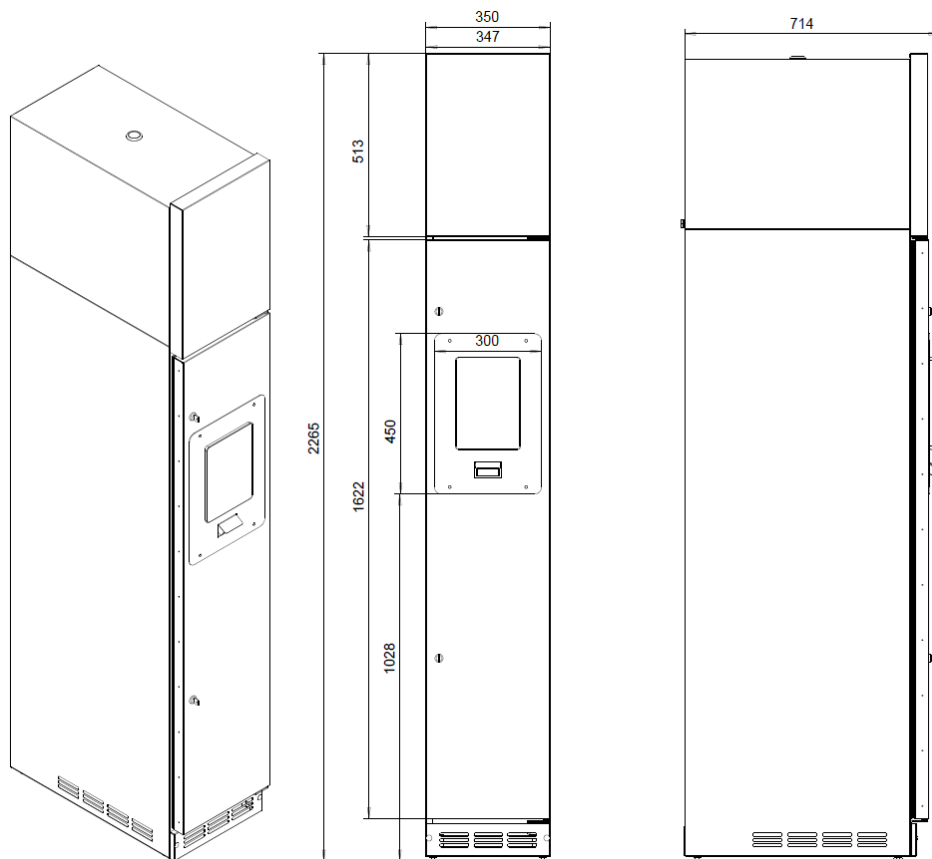

CoolCollect **User Interface**

Technical Data

Outer dimension:	350 x 714 x 2265 mm
Inner dimension:	306 x 572 x 1558 mm
Weight:	67 kg (net.)
Locks:	Euro-locks Camlock 1332 (2 pcs)
Power input:	650 W (2.8A)
Color:	White RAL 9003 or Gray RAL 7015
Operating conditions:	+10...+25 °C / 60 % RH