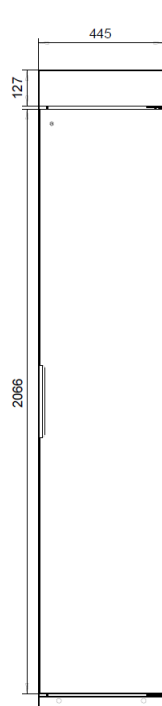

# CoolCollect **Neutral 1D**

## Technical Data

Outer dimension:	445 x 681 x 2265 mm
Inner dimension:	350-443 x 619 x 615 x 2000 mm
Volume:	443 l (net)
Weight:	90 kg (net)
Locks:	Electromechanical locks
Energy consumption:	<1.0 kWh /24 h
Temperature range:	Ambient
Color:	White RAL 9003 or Gray RAL 7015