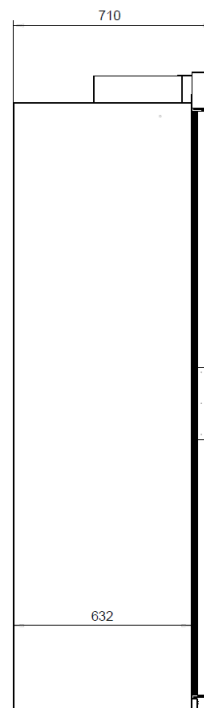

## Technical Data

Outer dimension:	445 x 681 x 2265 mm
Inner dimension:	350-443 x 619 x 615 x 2000 mm
Volume:	443 l (net)
Weight:	90 kg (net)
Locks:	Electromechanical locks
Energy consumption:	<1.0 kWh /24 h
Temperature range:	Ambient
Color:	White RAL 9003 or Gray RAL 7015