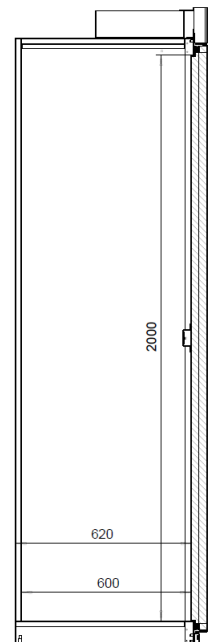

## Technical Data

Outer dimension:	445 x 681 x 2265 mm
Inner dimension:	350-443 x 619 x 615 x 2000 mm
Volume:	443 l (net)
Weight:	90 kg (net)
Locks:	Electromechanical locks
Energy consumption:	<1.0 kWh /24 h
Temperature range:	Ambient
Color:	White RAL 9003 or Gray RAL 7015