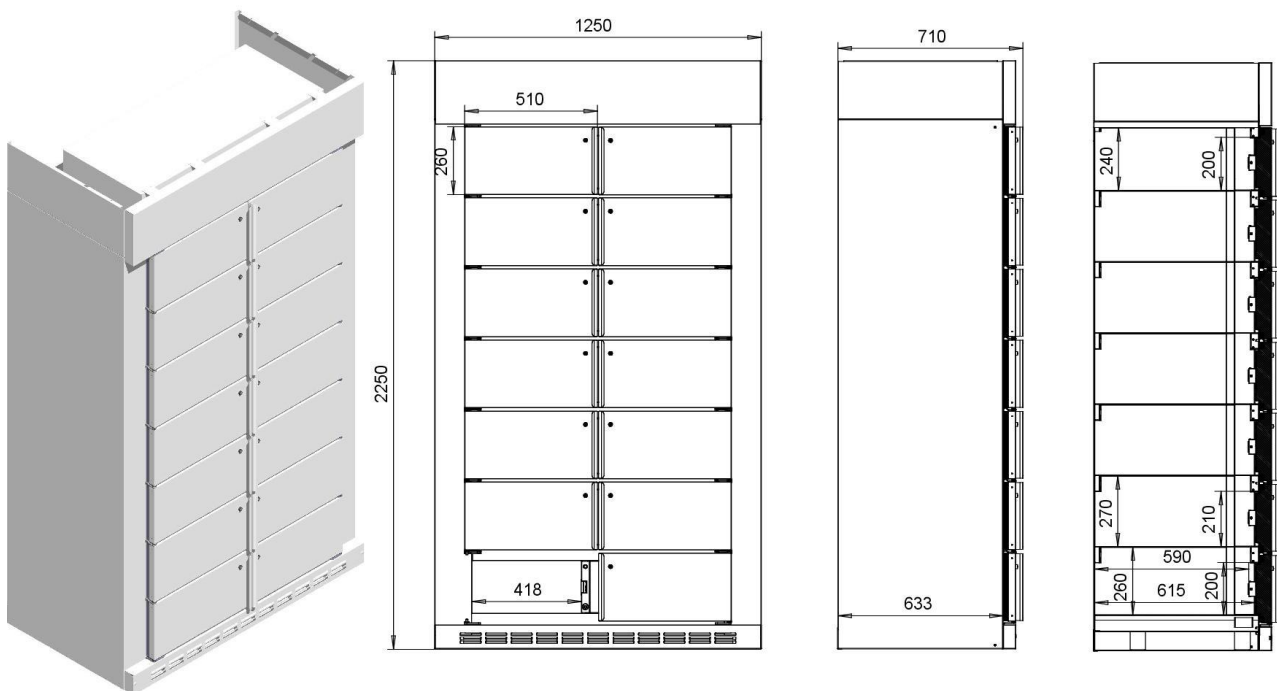

CoolCollect **Neutral 14D**

Technical Data

Outer dimension: (w x d x h)	1250 x 710 x 2265 mm
Inner dimension: (w x d x h)	418 x 590-615x 200-270 mm
Shelf dimension: (w x d)	624 x 615 mm
Volume:	1420 l
Weight:	220 kg (net.)
Locks:	Electromechanical locks
Power input:	230W (1.0A)
Energy consumption:	<1.0 kWh /24 h
Running time:	14,5 h/d
Temperature range:	Ambient
Color:	White RAL 9003 or Gray RAL 7015
Power cord length:	1.9 m
Climate class:	3