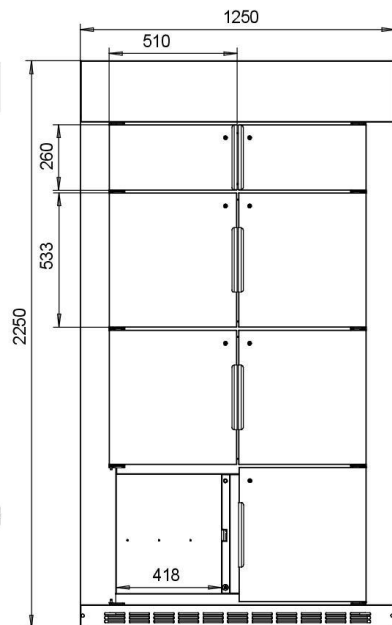

CoolCollect **Neutral 8D**

Technical Data

Outer dimension: (w x d x h)	1250 x 710 x 2265 mm
Inner dimension: (w x d x h)	418 x 590-612x 200-544 mm
Shelf dimension: (w x d)	624 x 615 mm
Volume:	1420 l
Weight:	220 kg (net.)
Locks:	Electromechanical locks
Power input:	230W (1.0A)
Energy consumption:	<1.0 kWh /24 h
Running time:	14,5 h/d
Temperature range:	Ambient
Color:	White RAL 9003 or Gray RAL 7015
Power cord length:	1.9 m
Climate class:	3