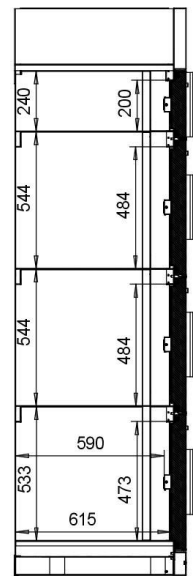

CoolCollect **Neutral 8D**

Technical Data

Outer dimension: (w x d x h)	1250 x 710 x 2265 mm
Inner dimension: (w x d x h)	418 x 590-612x 200-544 mm
Shelf dimension: (w x d)	624 x 615 mm
Volume:	1420 l
Weight:	220 kg (net.)
Locks:	Electromechanical locks
Power input:	230W (1.0A)
Energy consumption:	<1.0 kWh /24 h
Running time:	14,5 h/d
Temperature range:	Ambient
Color:	White RAL 9003 or Gray RAL 7015
Power cord length:	1.9 m
Climate class:	3