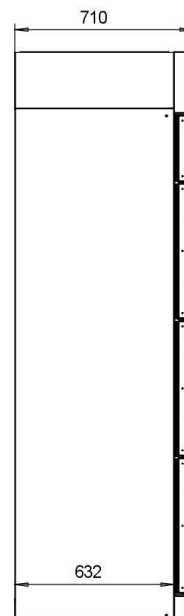

CoolCollect **Neutral 8D**

Technical Data

Outer dimension: (w x d x h)	1250 x 710 x 2265 mm
Inner dimension: (w x d x h)	418 x 590-612x 200-544 mm
Shelf dimension: (w x d)	624 x 615 mm
Volume:	1420 l
Weight:	220 kg (net.)
Locks:	Electromechanical locks
Power input:	230W (1.0A)
Energy consumption:	<1.0 kWh /24 h
Running time:	14,5 h/d
Temperature range:	Ambient
Color:	White RAL 9003 or Gray RAL 7015
Power cord length:	1.9 m
Climate class:	3