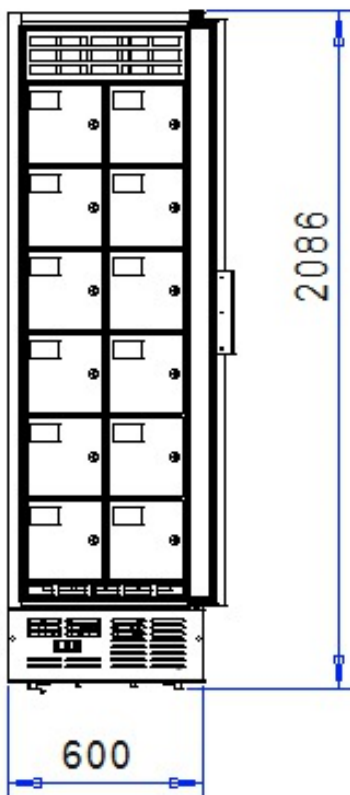

CoolLocker 12

Technical Data

Outer dimensions (WxDxH):	600 x 700 x 2086 mm D with handle 737 mm
Locker quantity:	12
Locker dimensions (WxDxH):	247 x 400 x 255 mm
Locker volume:	25 liters
Net weight:	155 kg
Locks:	mechanical
Input power:	450 W
Defrosting:	automatic
Temperature control:	electronic thermostat
Temperature range:	+3°C...+6°C
Noise level:	43 dB
Refrigerant:	R600a
Climate class:	3
Operating conditions:	min. +16°C, max. 25°C 60 % relative humidity
Packing dimensions:	680 x 820 x 2185 mm
Gross weight:	195 kg

Front

Side

Required space for air circulation:

- 50 mm on top
- 40 mm behind