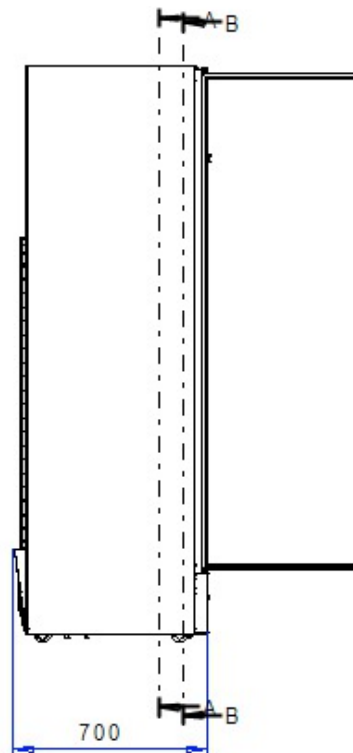

CoolLocker 12

Technical Data

Outer dimensions (WxDxH):	600 x 700 x 2086 mm D with handle 737 mm
Locker quantity:	12
Locker dimensions (WxDxH):	247 x 400 x 255 mm
Locker volume:	25 liters
Net weight:	155 kg
Locks:	mechanical
Input power:	450 W
Defrosting:	automatic
Temperature control:	electronic thermostat
Temperature range:	+3°C...+6°C
Noise level:	43 dB
Refrigerant:	R600a
Climate class:	3
Operating conditions:	min. +16°C, max. 25°C 60 % relative humidity
Packing dimensions:	680 x 820 x 2185 mm
Gross weight:	195 kg

Front

Side

Required space for air circulation:

- 50 mm on top
- 40 mm behind