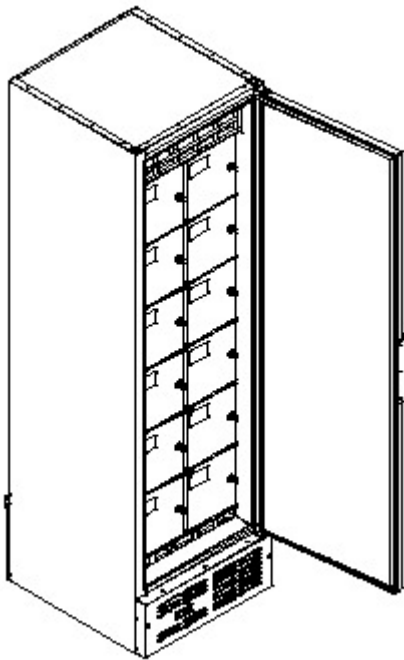

CoolLocker 12

Technical Data

Outer dimensions (WxDxH):	600 x 700 x 2086 mm D with handle 737 mm
Locker quantity:	12
Locker dimensions (WxDxH):	247 x 400 x 255 mm
Locker volume:	25 liters
Net weight:	155 kg
Locks:	mechanical
Input power:	450 W
Defrosting:	automatic
Temperature control:	electronic thermostat
Temperature range:	+3°C...+6°C
Noise level:	43 dB
Refrigerant:	R600a
Climate class:	3
Operating conditions:	min. +16°C, max. 25°C 60 % relative humidity
Packing dimensions:	680 x 820 x 2185 mm
Gross weight:	195 kg

Front

Side

Required space for air circulation:

- 50 mm on top
- 40 mm behind