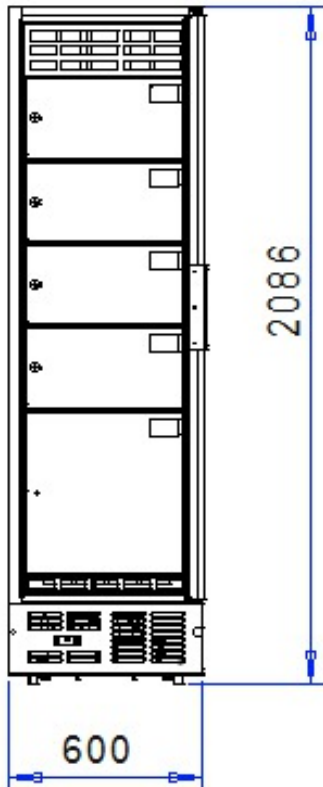

CoolLocker 5

Technical Data

Outer dimensions (WxDxH):	600 x 700 x 2086 mm D with handle 737 mm
Locker quantity:	5
Locker dimensions (WxDxH):	496 x 400 x 255 mm (4 pcs) 496 x 400 x 510 mm (1 pc)
Locker volume:	50 liters (small) 101 liters (big)
Net weight:	148 kg
Locks:	mechanical
Input power:	450 W
Defrosting:	automatic
Temperature control:	electronic thermostat
Temperature range:	+3°C...+6°C
Noise level:	43 dB
Refrigerant:	R600a
Climate class:	3
Operating conditions:	min. +16°C, max. 25°C 60 % relative humidity
Packing dimensions:	680 x 820 x 2185 mm
Gross weight:	195 kg

Front

Side

Required space for air circulation:

- 50 mm on top
- 40 mm behind