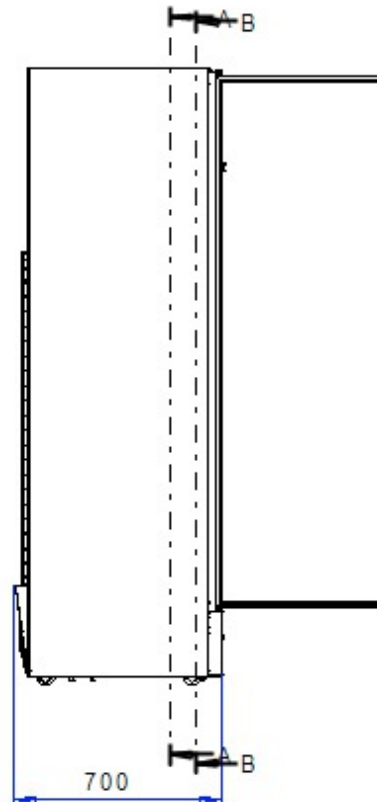

CoolLocker 5

Technical Data

Outer dimensions (WxDxH):	600 x 700 x 2086 mm D with handle 737 mm
Locker quantity:	5
Locker dimensions (WxDxH):	496 x 400 x 255 mm (4 pcs) 496 x 400 x 510 mm (1 pc)
Locker volume:	50 liters (small) 101 liters (big)
Net weight:	148 kg
Locks:	mechanical
Input power:	450 W
Defrosting:	automatic
Temperature control:	electronic thermostat
Temperature range:	+3°C...+6°C
Noise level:	43 dB
Refrigerant:	R600a
Climate class:	3
Operating conditions:	min. +16°C, max. 25°C 60 % relative humidity
Packing dimensions:	680 x 820 x 2185 mm
Gross weight:	195 kg

Front

Side

Required space for air circulation:

- 50 mm on top
- 40 mm behind