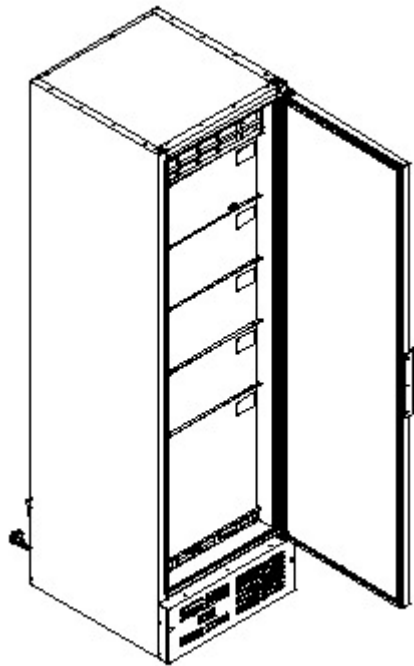

CoolLocker 5

Technical Data

Outer dimensions (WxDxH):	600 x 700 x 2086 mm D with handle 737 mm
Locker quantity:	5
Locker dimensions (WxDxH):	496 x 400 x 255 mm (4 pcs) 496 x 400 x 510 mm (1 pc)
Locker volume:	50 liters (small) 101 liters (big)
Net weight:	148 kg
Locks:	mechanical
Input power:	450 W
Defrosting:	automatic
Temperature control:	electronic thermostat
Temperature range:	+3°C...+6°C
Noise level:	43 dB
Refrigerant:	R600a
Climate class:	3
Operating conditions:	min. +16°C, max. 25°C 60 % relative humidity
Packing dimensions:	680 x 820 x 2185 mm
Gross weight:	195 kg

Front

Side

Required space for air circulation:

- 50 mm on top
- 40 mm behind