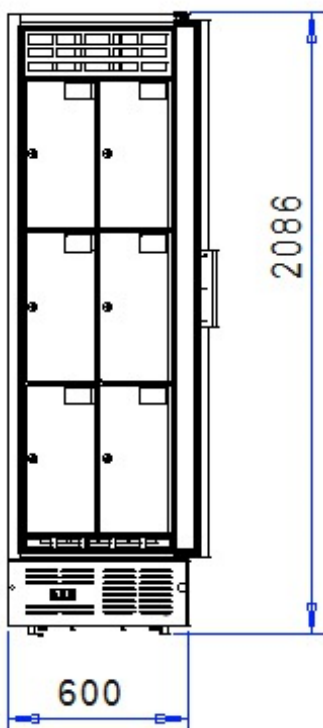

# CoolLocker 6 vertical

## Technical Data

Outer dimensions (WxDxH):	600 x 700 x 2086 mm D with handle 737 mm
Locker quantity:	6
Locker dimensions (WxDxH):	247 x 400 x 510 mm
Locker volume:	50 liters
Net weight:	148 kg
Locks:	mechanical
Input power:	450 W
Defrosting:	automatic
Temperature control:	electronic thermostat
Temperature range:	+3°C...+6°C
Noise level:	43 dB
Refrigerant:	R600a
Climate class:	3
Operating conditions:	min. +16°C, max. 25°C 60 % relative humidity
Packing dimensions:	680 x 820 x 2185 mm
Gross weight:	195 kg

Front

Side

Required space for air circulation:

- 50 mm on top
- 40 mm behind