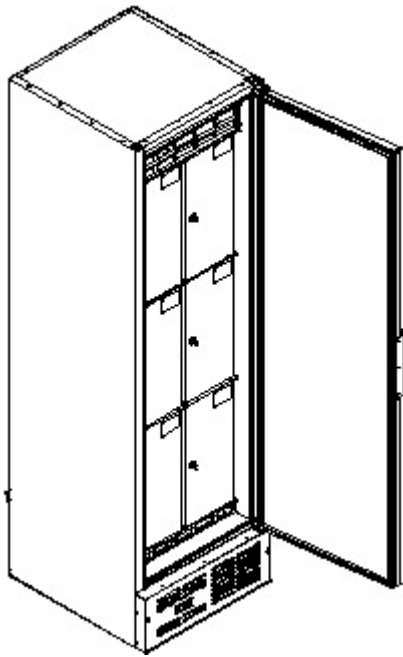

# CoolLocker 6 vertical

## Technical Data

Outer dimensions (WxDxH):	600 x 700 x 2086 mm D with handle 737 mm
Locker quantity:	6
Locker dimensions (WxDxH):	247 x 400 x 510 mm
Locker volume:	50 liters
Net weight:	148 kg
Locks:	mechanical
Input power:	450 W
Defrosting:	automatic
Temperature control:	electronic thermostat
Temperature range:	+3°C...+6°C
Noise level:	43 dB
Refrigerant:	R600a
Climate class:	3
Operating conditions:	min. +16°C, max. 25°C 60 % relative humidity
Packing dimensions:	680 x 820 x 2185 mm
Gross weight:	195 kg

Front

Side

Required space for air circulation:

- 50 mm on top
- 40 mm behind