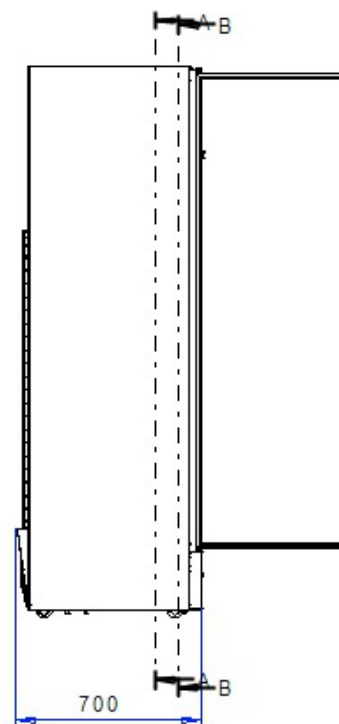

## Technical Data

Outer dimensions (WxDxH):	600 x 700 x 2086 mm D with handle 737 mm
Locker quantity:	6
Locker dimensions (WxDxH):	247 x 400 x 510 mm
Locker volume:	50 liters
Net weight:	148 kg
Locks:	mechanical
Input power:	450 W
Defrosting:	automatic
Temperature control:	electronic thermostat
Temperature range:	+3°C...+6°C
Noise level:	43 dB
Refrigerant:	R600a
Climate class:	3
Operating conditions:	min. +16°C, max. 25°C 60 % relative humidity
Packing dimensions:	680 x 820 x 2185 mm
Gross weight:	195 kg

Front

Side

Required space for air circulation:

- 50 mm on top
- 40 mm behind