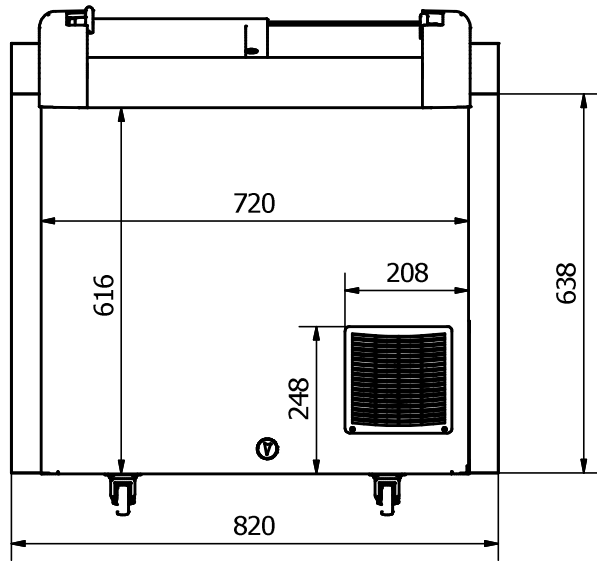

FRONT: Sticker 820 x 638 mm

FOCUS 73

RIGHT SIDE: Sticker 655 x 723 mm

LEFT SIDE: Sticker 655 x 723 mm

Comments:

The FRONT sticker will be taken around the corners by approx. 50 mm in each side.

The SIDE stickers will be mounted approx. 20 mm from the FRONT and will be taken around the BACK corner by approx. 25 mm

Be aware that by mounting of sticker on cabinet, the curved sides means, that we on the front cut off a bit in the top. From 10 to 25 mm of the sticker will be cut off in a curve. We could also make a small cut in the top of the front sticker along the frame of FOCUS, if it is too large.

Be aware that by mounting of stickers on the BACK of cabinet, we cut approx. 15 mm off the top of the sticker.

Designed by Marina Pedersen	Checked by	Approved by	Date	Date 04-08-2020	
Elcold Aps			Streamer measurements 3-sided, mm		
			Focus 73	Edition	Sheet 1 / 1