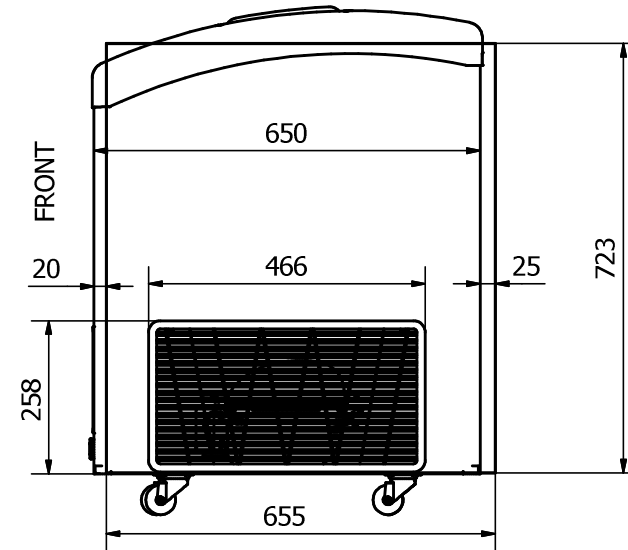

FRONT: Sticker 820 x 638 mm

FOCUS 73

RIGHT SIDE: Sticker 655 x 723 mm

LEFT SIDE: Sticker 655 x 723 mm

Comments:

The FRONT sticker will be taken around the corners by approx. 50 mm in each side.

The SIDE stickers will be mounted approx. 20 mm from the FRONT and will be taken around the BACK corner by approx. 25 mm

Be aware that by mounting of sticker on cabinet, the curved sides means, that we on the front cut off a bit in the top. From 10 to 25 mm of the sticker will be cut off in a curve. We could also make a small cut in the top of the front sticker along the frame of FOCUS, if it is too large.

Be aware that by mounting of stickers on the BACK of cabinet, we cut approx. 15 mm off the top of the sticker.

Designed by Marina Pedersen	Checked by	Approved by	Date	Date 04-08-2020	
Elcold Aps			Streamer measurements 3-sided, mm		
			Focus 73	Edition	Sheet 1 / 1