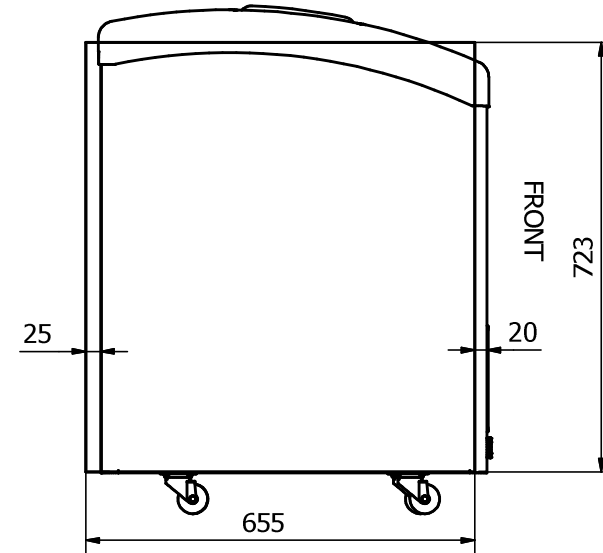

FRONT: Sticker 820 x 638 mm

FOCUS 73

RIGHT SIDE: Sticker 655 x 723 mm

LEFT SIDE: Sticker 655 x 723 mm

Comments:

The FRONT sticker will be taken around the corners by approx. 50 mm in each side.

The SIDE stickers will be mounted approx. 20 mm from the FRONT and will be taken around the BACK corner by approx. 25 mm

Be aware that by mounting of sticker on cabinet, the curved sides means, that we on the front cut off a bit in the top. From 10 to 25 mm of the sticker will be cut off in a curve. We could also make a small cut in the top of the front sticker along the frame of FOCUS, if it is too large.

Be aware that by mounting of stickers on the BACK of cabinet, we cut approx. 15 mm off the top of the sticker.

Designed by Marina Pedersen	Checked by	Approved by	Date	Date 04-08-2020	
Elcold Aps			Streamer measurements 3-sided, mm		
			Focus 73	Edition	Sheet 1 / 1