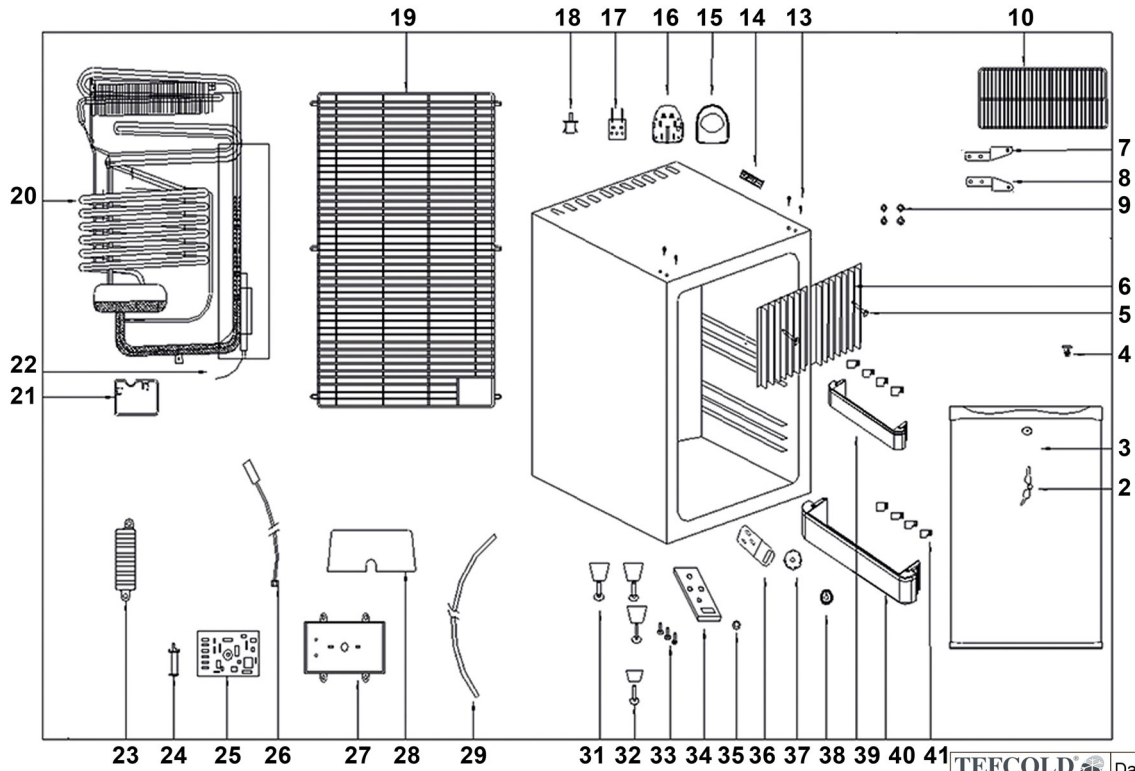

31553 / TM32

Position	ItemNo	Description
02	10672	Key
	10677	Lock and Keys For TM33G, TM44G
03	11898	Door
04	10698	Lock Cap
05	16848	Screw
06	14214	Cooling Plate
07	12880	Left Hinge
08	12921	Right Hinge
09	10087	Screw Cover
10	15127	Shelf Small
13	12922	Screw For Top Hinge
14	12840	False Top Hinge
15	15402	Lamp Cover
	34912	Thermostat Cover 2021 Version
16	15453	Light House
	34911	Thermostat PCB with LED 2021 Version
17	15574	LED Light
18	13739	Light Switch
19	10762	Back Grill
20	15689	Absorption Unit
21	11565	Water Box
22	13277	Heating Element 65 W
23	13895	Probe Holder
24	13974	Thermostat Connector
25	14036	Thermostat PCB
	34913	Thermostat Power Supply PCB 2021 Version
26	14038	Thermostat Probe
27	13943	Thermostat Baseboard
28	13653	Junction Box
29	11444	Drain Pipe
31	14572	Big Feet
32	14597	Small Feet
33	12922	Screw For Top Hinge
	14596	Screw For Foot
34	12741	Bottom Hinge
35	10063	Nylon Washer
36	10690	Lock Bracket
37	14045	Thermostat Scale
38	14017	Thermostat Knob
39	35259	Small Door Shelf From 2020
40	35260	Big Door Shelf From 2020
41	12422	Spacer For Door Shelf

2023-03-04

31553 / TM32

TEFCOLD® Cool Products Worldwide	Date: 201212
Model: TM32	Rev.: 03
Exploded view	Rev. by: rfj
Drawing no.:	