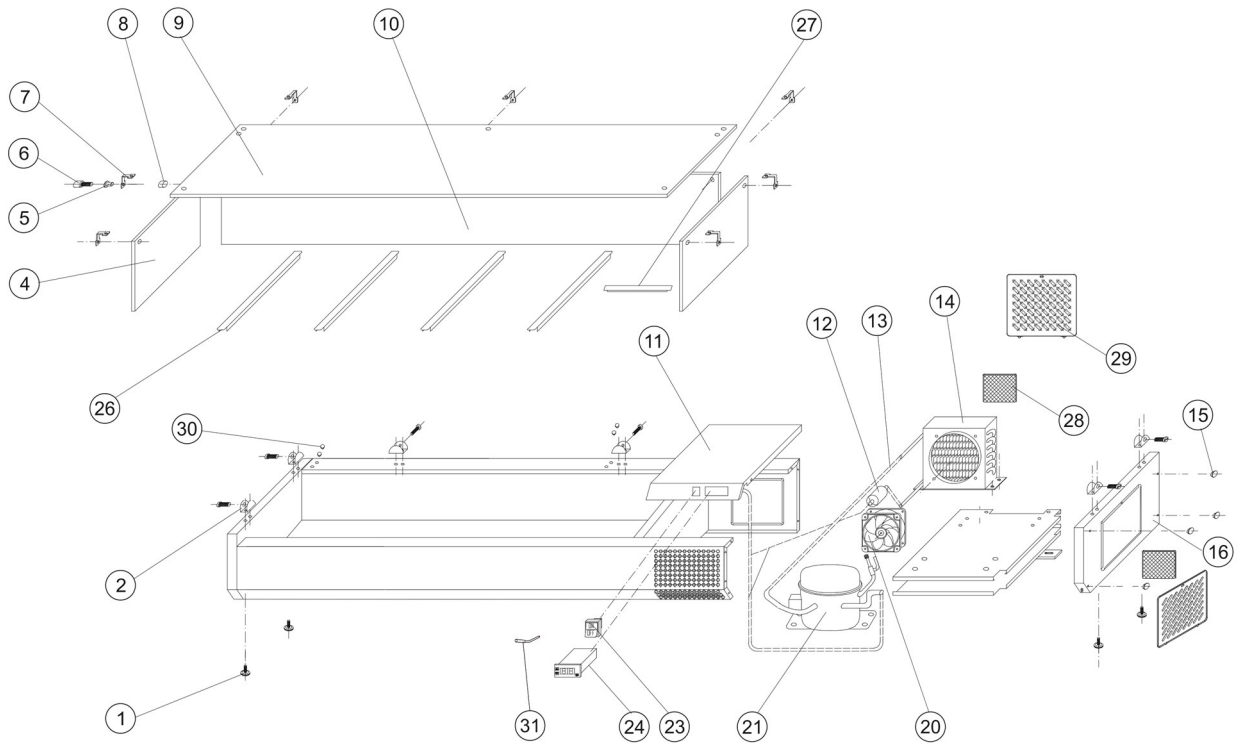

16521 / VK38-160

Position	ItemNo	Description
01	14579	Feet M8
02	10499	Clips Glass Cover
04	10622	Side Glass
05	35045	Bushing
06	35046	Glass Fixed Bolt
07	35047	Glass Linked Clip
08	35048	Glass Clip Fixed Nut
09	35069	Top Glass
10	35070	Front Glass
11	11869	Unit Room Cover For Compressor
12	15722	Filter Drier 20 G
13	13237	Defrost Water Coil
14	14193	Condensor
15	10068	Plastic Cap
16	11322	Unit Side
17	32629	Plug
20	13318	Cond./Evap. Fan Rah1238B
21	11725	Compressor HDL100A R600A
	11726	Compressor HDL140A R600
	11734	Compressor HXD55AA R600A
23	13754	Main Switch
24	14061	Thermostat XR02CX 2 Probes
26	14761	Divider For GN1/3 Pans 326x18 mm
27	14770	Divider For GN1/6 Pans 178x16 mm
28	10020	Filter 182 x 215 mm
29	10017	Dust Filter Cover
30	10039	Cover For Screw
31	13896	Probe NTC Dixell/Carel 10 Kohm

2023-01-16

16521 / VK38-160

VK38-nnn