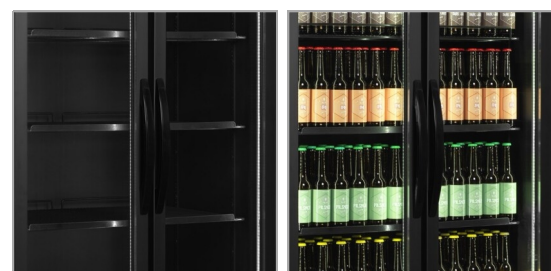

Strong handles

Dimensions

Internal Dimension (WxDxH)	mm	810 x 561 x 1556
External Dimension (WxDxH)	mm	890 x 740 x 1990
Packed Dimension (WxDxH)	mm	950 x 840 x 2160
40ft Container Load	pcs	28

Full height doors