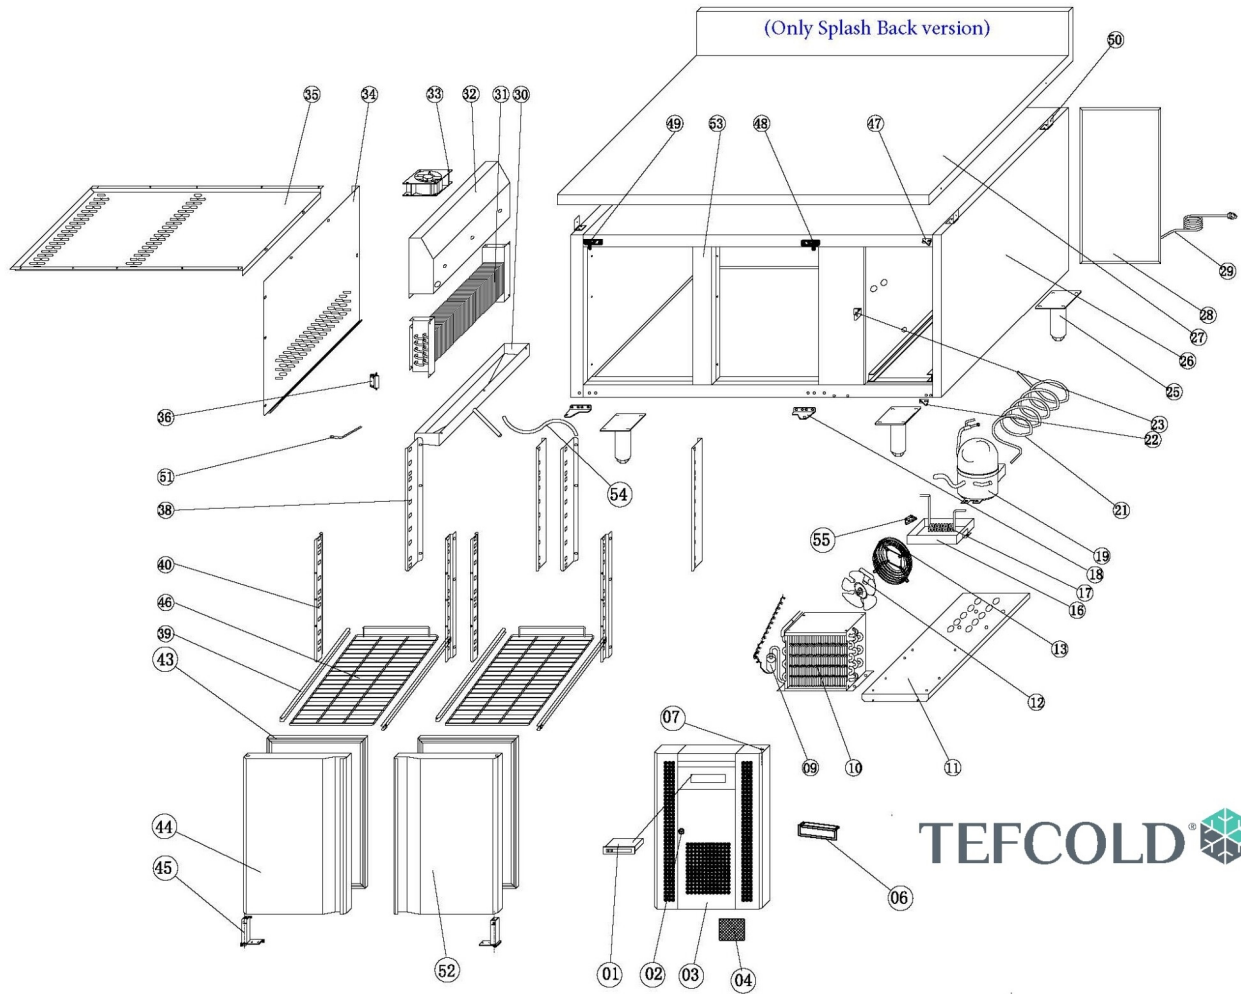

17843 / BK210

Position	ItemNo	Description
01	31397	Thermostat XW20LRH
02	32928	Lock, Screwdriver Operated
03	32022	Front Panel 2020 Hexagonal Design
04	10020	Filter 182 x 215 mm
06	51618	Thermostat Cover
07	12781	Bushing For Diameter 6,6 mm Pin
09	15723	Filter Drier 20 G
10	14181	Condenser From 2016
11	72009	Unit Board
12	72008	Evaporator Fan
13	13308	Basket Guard Grill
16	11569	Water Box
17	14220	Evaporate Pipe
18	54785	Lower Hinge Right
18.1	51600	Lower Hinge Left
19	32429	Compressor ETH110L R600a
21	72010	Suction Pipe
22	51602	Front Panel Hinge Lower
23	51603	Lock Hook
25	14601	Leg 115-170 mm (4 Pcs) - Before 03-2024
	54750	Leg 150-210 mm (4pcs) - After 03-2024
27	11279	Top
28	54789	Unit Room Cover
29	32629	Plug
30	11535	Evaporator Water Pan
31	14339	Evaporator 440x94x269mm /w Capillary Tube Ø1.15x3000
32	34231	Fan Support 13459
33	13318	Cond./Evap. Fan Rah1238B
34	69246	Evaporator Cover
35	69247	Air Flow Conduct Board
36	32023	Sensor Clip
38	32935	Back Support Left
	32936	Back Support Right
39	12515	Guides (Set) L-Shape
	34232	Guide Left 12515
	34233	Guide Right 12515
40	32937	Front Support Left
	32938	Front Support Right
43	12624	Gasket 470 x 610 mm
44	32345	Door Left 2020
45	34236	Door Spring Hinge 12937
46	15205	Wire Shelf 600x410 Euronorm
47	51617	Front Panel Hinge Upper
48	12989	Top Hinge Right 2016
49	12976	Top Hinge Left 2016
50	51616	Top Mounting Bracket
51	51614	Sensor
	51615	Sensor 40cm
52	32346	Door Right 2020
53	72011	Middle Bridge
54	32026	Drain Pipe
55	32027	Drain Pipe Clip
56	12780	Door Bushing For 7,6 mm Pin

17843 / BK210

TEFCOLD®