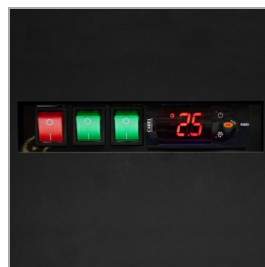

Display with a button for each feature