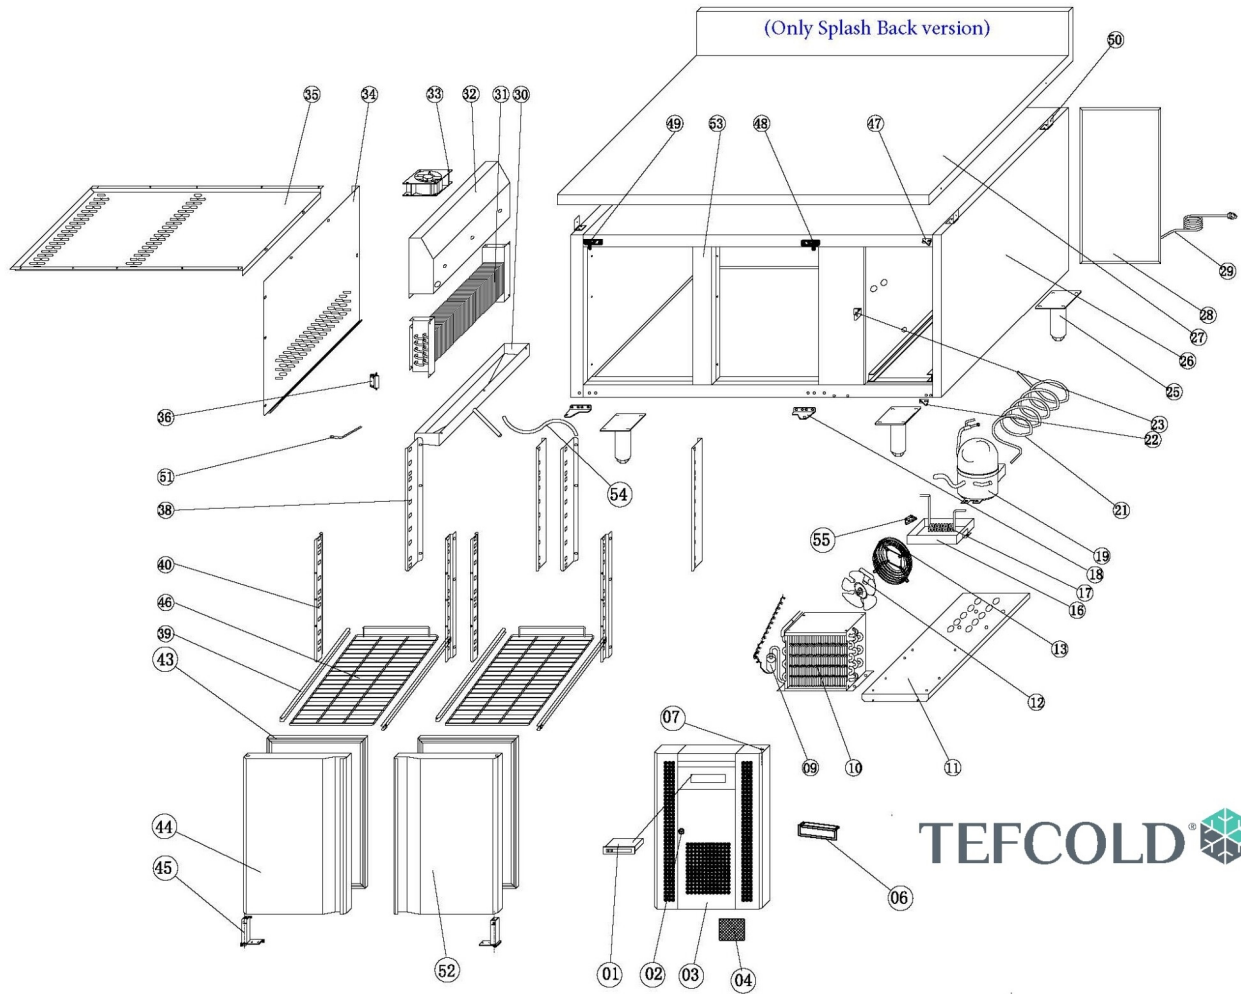

71872 / BK210SP

Position	ItemNo	Description
01	31397	Thermostat XW20LRH
02	32928	Lock, Screwdriver Operated
03	32022	Front Panel 2020 Hexagonal Design
04	10020	Filter 182 x 215 mm
06	51618	Thermostat Cover
07	12781	Bushing For Diameter 6,6 mm Pin
09	15723	Filter Drier 20 G
10	14181	Condenser From 2016
11	72009	Unit Board
12	72008	Evaporator Fan
13	13308	Basket Guard Grill
16	11569	Water Box
17	14220	Evaporate Pipe
18	54785	Lower Hinge Right
18.1	51600	Lower Hinge Left
19	32429	Compressor ETH110L R600a
21	72010	Suction Pipe
22	51602	Front Panel Hinge Lower
23	51603	Lock Hook
25	14601	Leg 115-170 mm (4 Pcs) - Before 03-2024
	54750	Leg 150-210 mm (4pcs) - After 03-2024
27	69751	Top With Splash Back
28	54789	Unit Room Cover
29	32629	Plug
30	11535	Evaporator Water Pan
31	14339	Evaporator 440x94x269mm /w Capillary Tube Ø1.15x3000
32	34231	Fan Support 13459
33	13318	Cond./Evap. Fan Rah1238B
34	69246	Evaporator Cover
35	69247	Air Flow Conduct Board
36	32023	Sensor Clip
38	32935	Back Support Left
	32936	Back Support Right
39	12515	Guides (Set) L-Shape
	34232	Guide Left 12515
	34233	Guide Right 12515
40	32937	Front Support Left
	32938	Front Support Right
43	12624	Gasket 470 x 610 mm
44	32345	Door Left 2020
45	34236	Door Spring Hinge 12937
46	15205	Wire Shelf 600x410 Euronorm
47	51617	Front Panel Hinge Upper
48	12989	Top Hinge Right 2016
49	12976	Top Hinge Left 2016
50	51616	Top Mounting Bracket
51	51614	Sensor
	51615	Sensor 40cm
52	32346	Door Right 2020
53	72011	Middle Bridge
54	32026	Drain Pipe
55	32027	Drain Pipe Clip
56	12780	Door Bushing For 7,6 mm Pin

71872 / BK210SP

TEFCOLD®