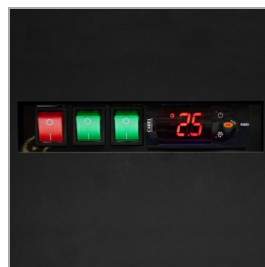

Dimensions

Internal Dimension (WxDxH)	mm	2500 x 450 x 1540
External Dimension (WxDxH)	mm	2560 x 740 x 2050
Packed Dimension (WxDxH)	mm	2590 x 770 x 2120 mm
40ft Container Load	pcs	12

Display with a button for each feature