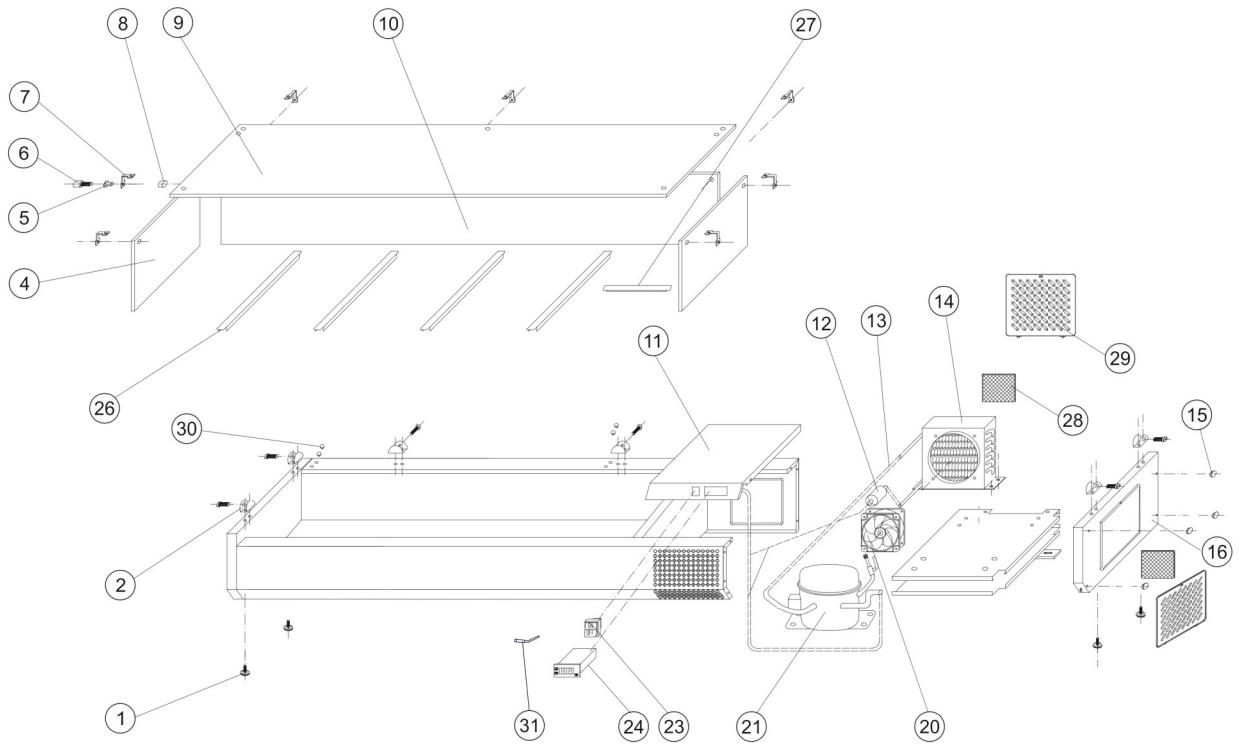

16514 / VK38-120

Position	ItemNo	Description
00	10518	Complete Glass With Fixing
01	14579	Feet M8
02	10499	Clips Glass Cover
04	10622	Side Glass
05	35045	Bushing
06	35046	Glass Fixed Bolt
07	35047	Glass Linked Clip
08	35048	Glass Clip Fixed Nut
09	35065	Top Glass
10	35066	Front Glass
11	11869	Unit Room Cover For Compressor
12	54741	Filter Drier
13	13237	Defrost Water Coil
14	14193	Condensor
15	10068	Plastic Cap
16	11322	Unit Side
17	32629	Plug
20	13318	Cond./Evap. Fan Rah1238B
21	11725	Compressor HDL100A R600A
	11726	Compressor HDL140A R600
	11734	Compressor HXD55AA R600A
23	13754	Main Switch
24	14061	Thermostat XR02CX 2 Probes
26	14761	Divider For GN1/3 Pans 326x18 mm
27	14770	Divider For GN1/6 Pans 178x16 mm
28	10020	Filter 182 x 215 mm
29	10017	Dust Filter Cover
30	10039	Cover For Screw
31	13896	Probe NTC Dixell/Carel 10 Kohm

2026-05-29

16514 / VK38-120

VK38-nnn